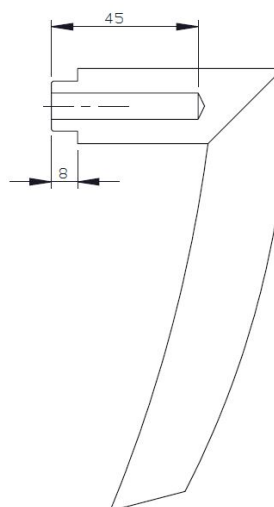

PRODUCT SHEET

Description:

Door Lock Alu Handle "Luthor", SS-Look, 8x8x100mm Split Spindle

Item number:

27.20.201-2

Units	Box	Carton	HS Code	Barcode
Pair	1	20	7616991099	 5704866480710

SISO A/S

Mileparken 11
DK-2740 Skovlunde
Denmark
VAT: DK 24786013

Phone +45 45 830 900

www.siso.dk
siso@siso.dk

Danske Bank
Nytorv Branch
Copenhagen
SWIFT: DABADKKK

Account no.
4180 3112 112936
IBAN Account
DK7230003112112936