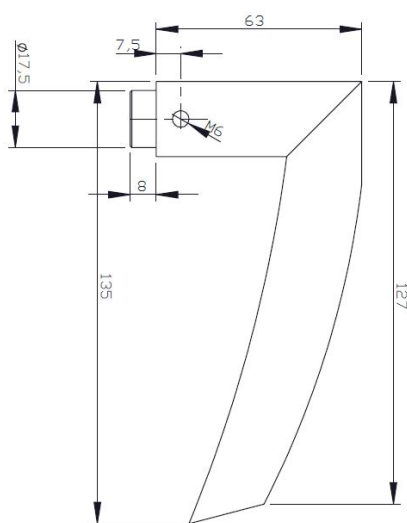

## Description:

Door Lock Alu Handle "Luthor", SS-Look, 8x8x100mm Split Spindle

## Item number:

27.20.201-2

Units	Box	Carton	HS Code	Barcode
Pair	1	20	7616991099	 5704866480710