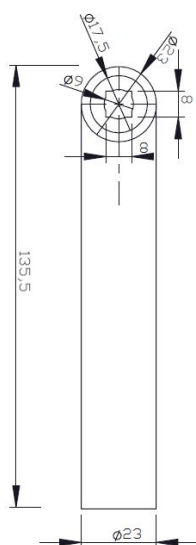

## Description:

Door Lock Alu Handle "Luthor", SS-Look, 8x8x100mm Split Spindle

## Item number:

27.20.201-2

Units	Box	Carton	HS Code	Barcode
Pair	1	20	7616991099	 5704866480710